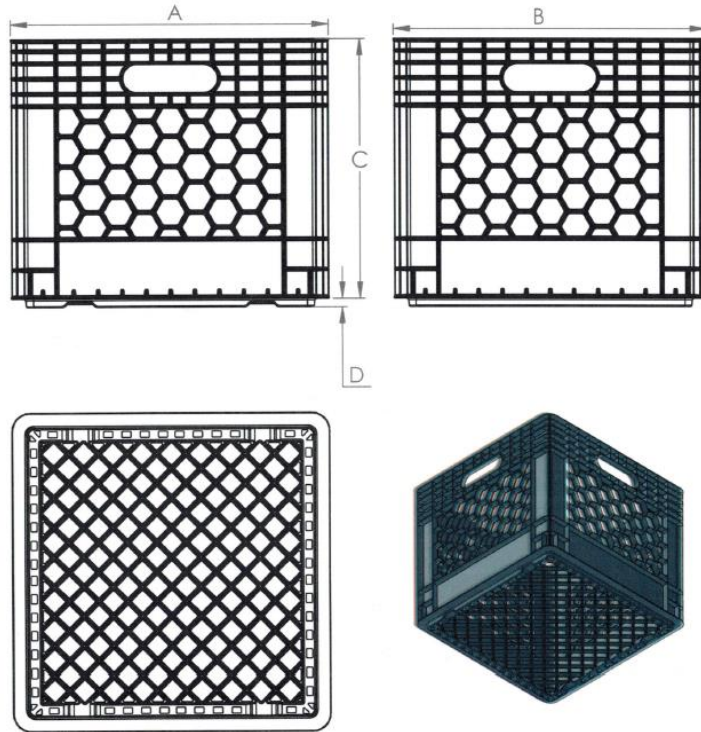

API KIRK CONTAINERS

16 QT / 4 x 1 GALLON DAIRY CRATE

Mold	399
Material	HDPE
Height	10.75"
Length	13.10"
Width	13.10"
Weight	2.60 lbs / 1800 gr
Bed Loaded	3360